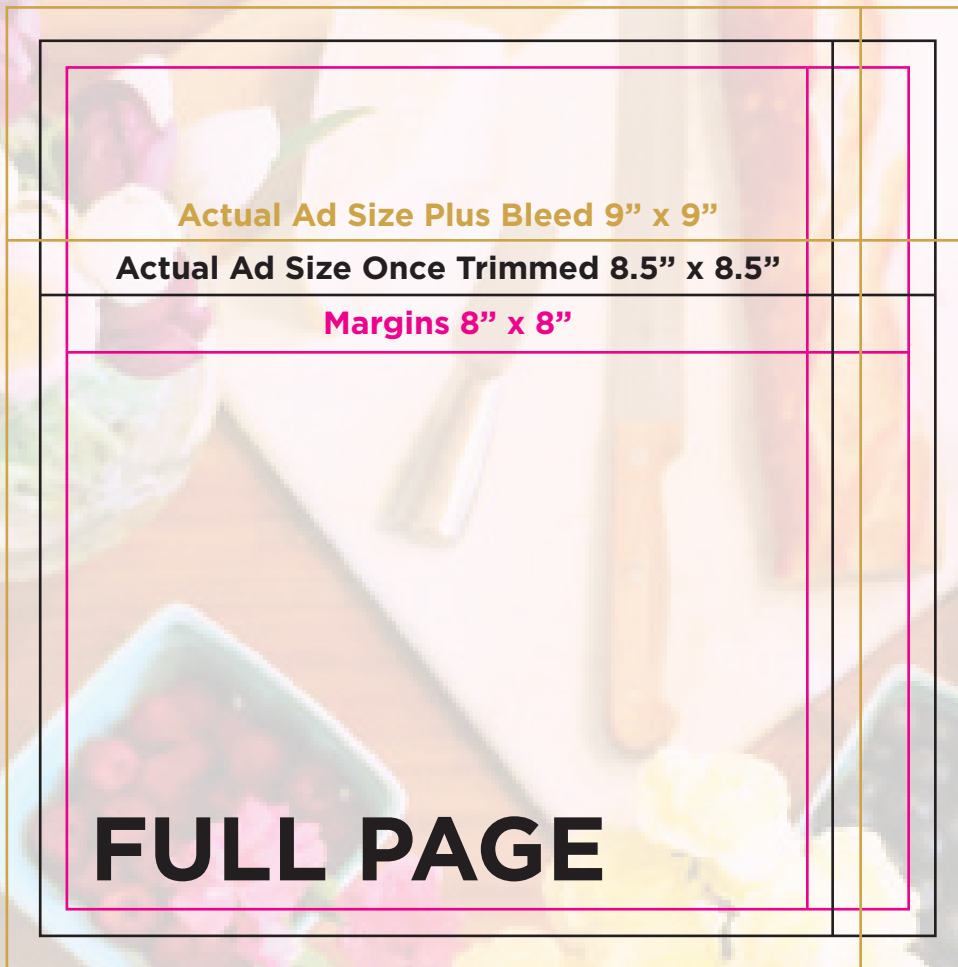

ADVERTISING SPECIFICATIONS

ARTWORK DUE June 25, 2019

Resolution

Ads need to be 300 dpi and CMYK or Vector (.eps) files

Bleed

If you would like your ad to go to the edges of the chosen space it will need to have a 1/4" bleed

Margins

Text and important graphics should all be within a 1/4" margin

- **Full Page:**
  $500
- **1/2 Page Ad:**
  $250
- **1/4 Page Ad:**
  $125